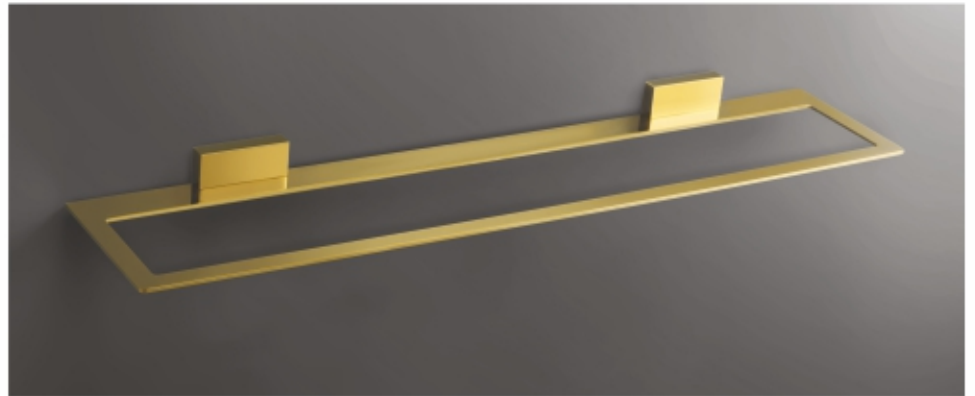

DG-GRA-GLD-07B | Towel Rail 24"