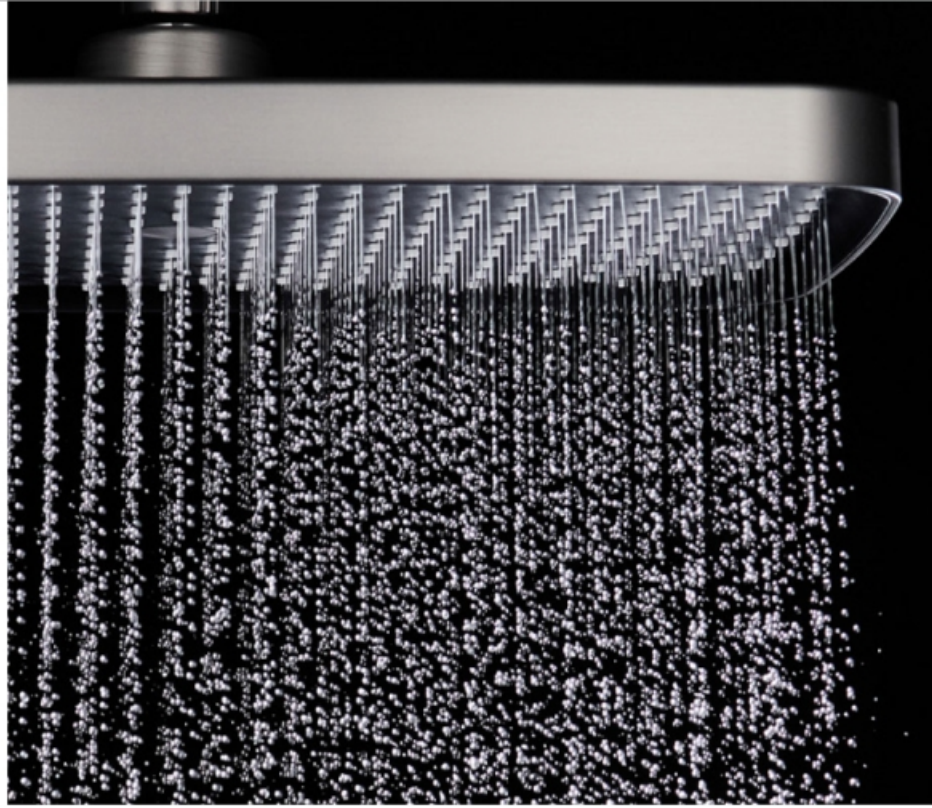

DG
DmaGrace
RECREATING LEGACY

INFINITI
SHOWER

DGP-INF-OHS-CHR-11003
Rain Shower Head
Chrome (8" x 12")