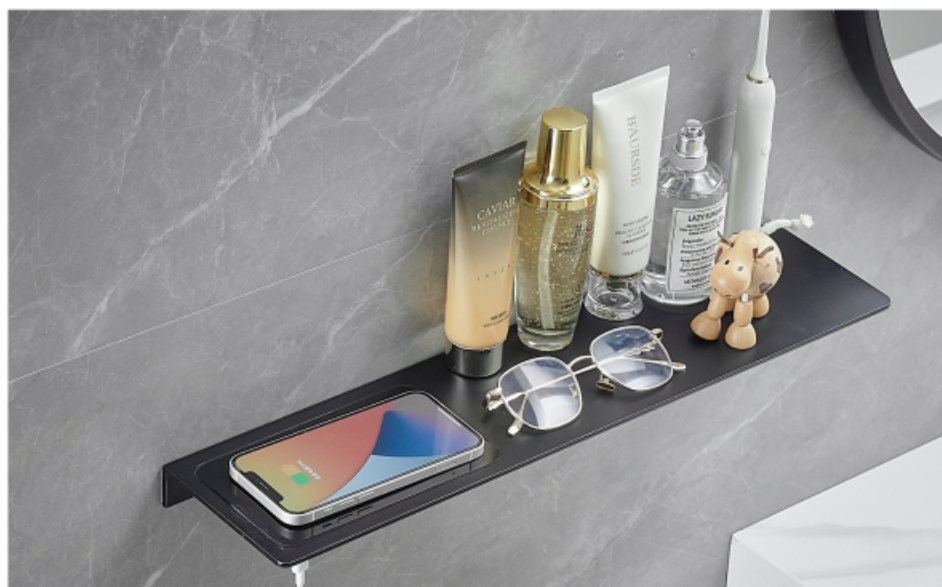

DG-ESS-186
Nozzle for RO Water Filter

DG-ESS-183
Push Cock 1/2 inch

DG-ESS-185
Aqua Tee Valve

DG-ESS-184
Hinges for Seat Cover
Jaq Type

bathroom shelf with
**WIRELESS
MOBILE CHARGER**
SUPPORTS ONLY
WIRELESS MOBILE CHARGING
HANDSETS