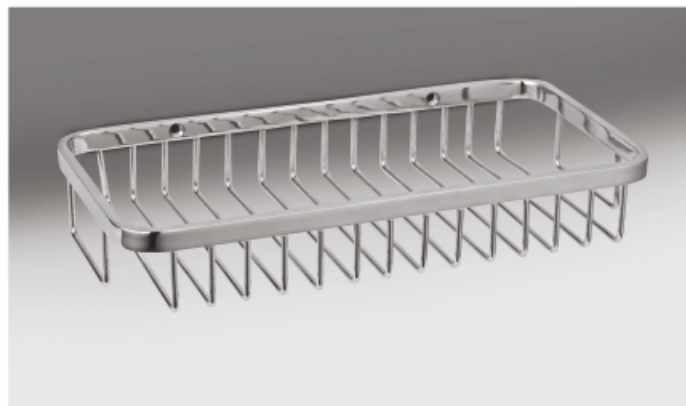

DG-LDR-SHF 11P | Shelf with Soap Plate

Net Basket

DG-NET-SHF 01 | Shelf 6" Corner
DG-NET-SHF 02 | Shelf 8" Corner
DG-NET-SHF 03 | Shelf 10" Corner

DG-NET-SHF 04 | Shelf 4" x 8"
DG-NET-SHF 05 | Shelf 5" x 10"
DG-NET-SHF 06 | Shelf 6" x 12"