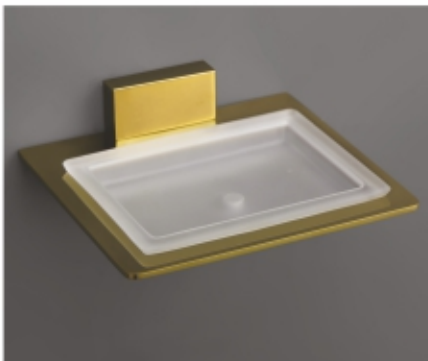

DG-GRA-GLD-01G | Soap Dish (G)