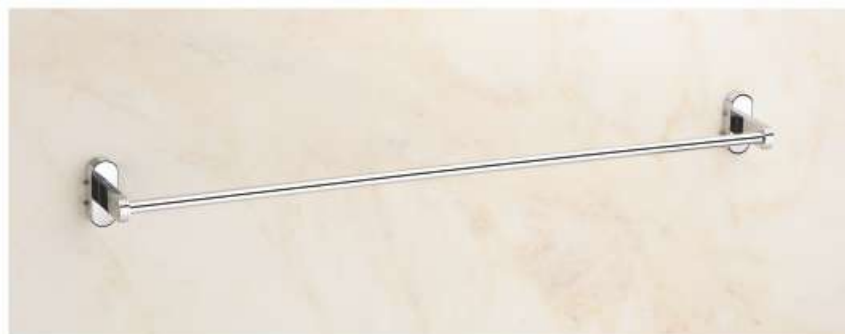

DG-FLT-03 | Coat Hook

DG-FLT-06G | Liquid Soap Dispenser (G)

DG-FLT-05F | Toilet Paper Holder with Flap

DG-FLT-02 | Towel Ring

DG-FLT-07B | Towel Rail 24"

DG-FLT-08B | Towel Rack 24"

Flute
Collection

MATT BLACK