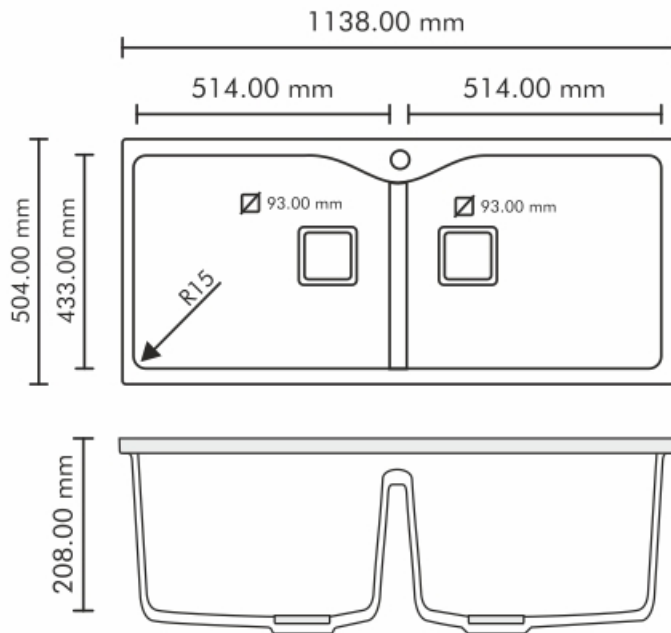

10 MM THICKNESS

DIMENSION

MODEL NO.	SINK SIZE		BOWL SIZE (L x W x D)	
	in inches	in mm	in inches	in mm
DG-QRTZ-05	45 x 20	1138 x 504	20 x 17 x 8	514 x 433 x 208

FINISH: GRANITE, METALLIC

INSTALLATIONS

COLORS & SHADES