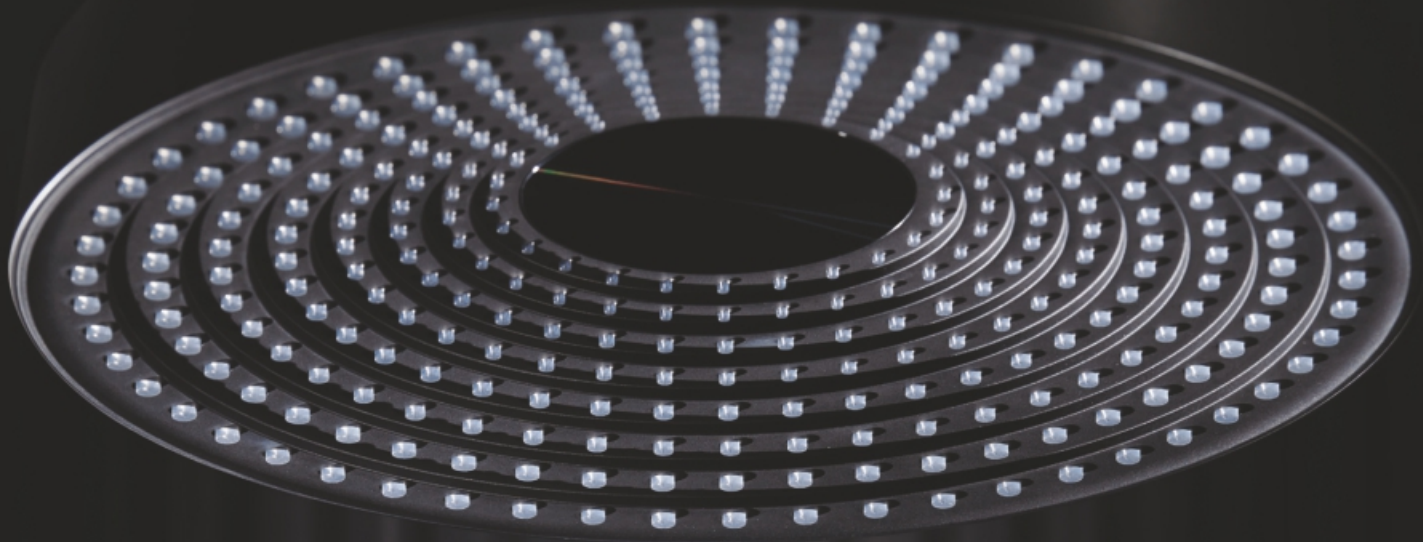

Style, function and design...

SHOWERFINITY

OVERHEAD SHOWER

DGP-SFT-OHS-BML-11001
Rain Shower Head **Black Matt** (12")
with Brass Shower Arm Black Matt

DGP-SFT-OHS-CHR-11002
Rain Shower Head **Round Chrome** (12")