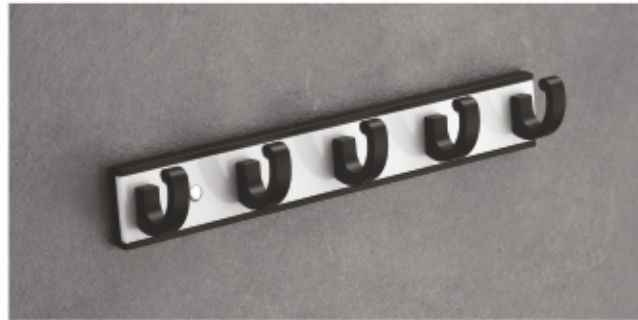

DG-DAL-BLM-1608
3-in-1 Corner
Size : 10" x 10" x 24"
(250 x 250 x 600mm)

Dalmation

Collection

DG
DuraGrace
RECREATING LEGACY

DG-DAL-BLM-01
Soap Dish

DG-DAL-BLM-03
Coat Hook

DG-DAL-BLM-05
Paper Holder

DG-DAL-BLM-1602
Corner Shelf | Size : 10" x 10" (250 x 250mm)