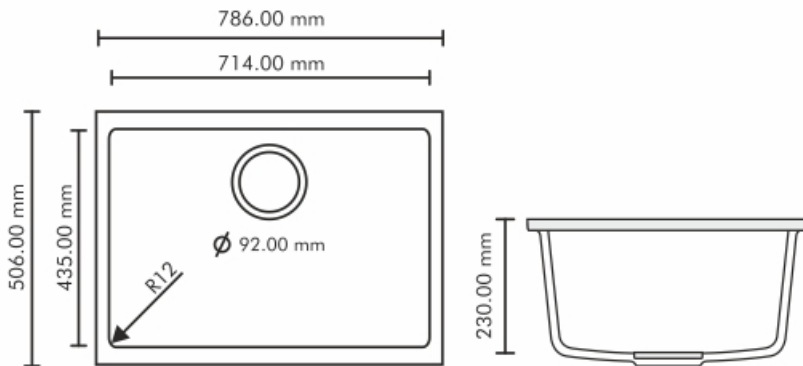

Carnation Series

MODEL NO.	SINK SIZE		BOWL SIZE (L x W x D)	
	in inches	in mm	in inches	in mm
DG-QRTZ-06	31 x 20	786 x 506	28 x 18 x 8.5	714 x 435 x 230

DIMENSION

FINISH: GRANITE, METALLIC

INSTALLATIONS

COLORS & SHADES

METALLIC

GRANITE