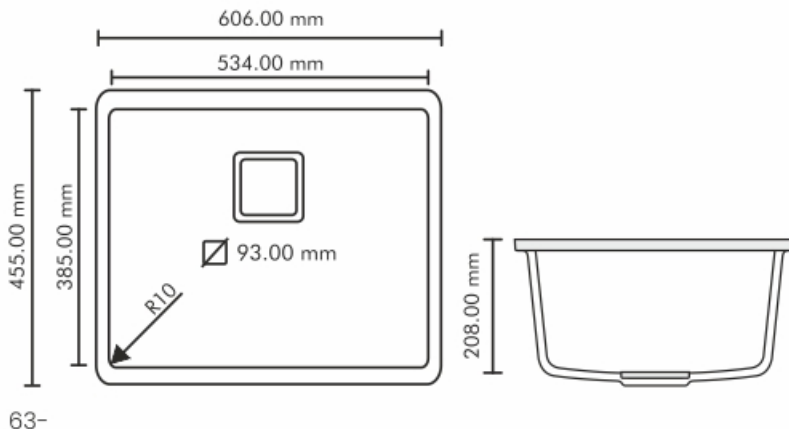

Carnation Series

10 MM THICKNESS

MODEL NO.	SINK SIZE		BOWL SIZE (L x W x D)	
	in inches	in mm	in inches	in mm
DG-QRTZ-03	24 x 18	609 x 457	22 x 16 x 8.5	559 x 406 x 215

FINISH: GRANITE, METALLIC

- Scratch Resistant
- Easy to Clean
- Stain & Dirt Resistant
- Hygienic
- Heat Resistant
- Universal Mounting
- Certified Quality
- High Durability

DIMENSION

INSTALLATIONS

COLORS & SHADES

METALLIC

GRANITE