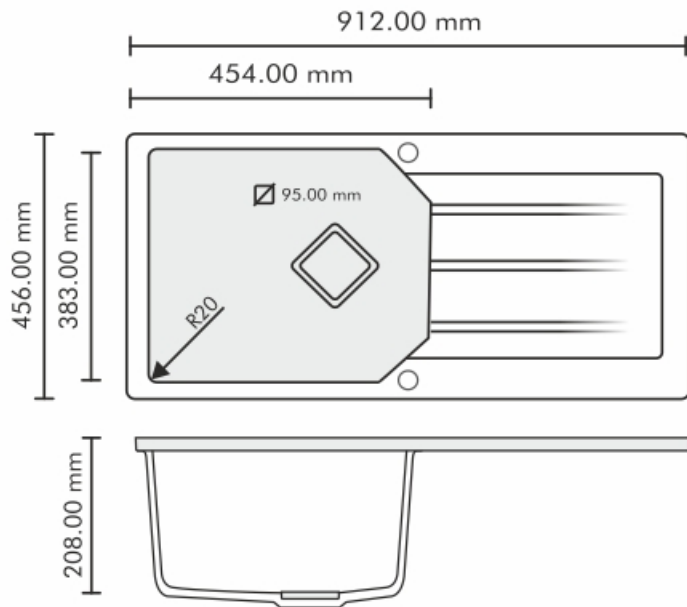

COLORS & SHADES

METALLIC

GRANITE

Carnation Series

10 MM
THICKNESS

DIMENSION

MODEL NO.	SINK SIZE		BOWL SIZE (L x W x D)	
	in inches	in mm	in inches	in mm
DG-QRTZ-04	36 x 18	913 x 455	18 x 16 x 8.5	455 x 406 x 213