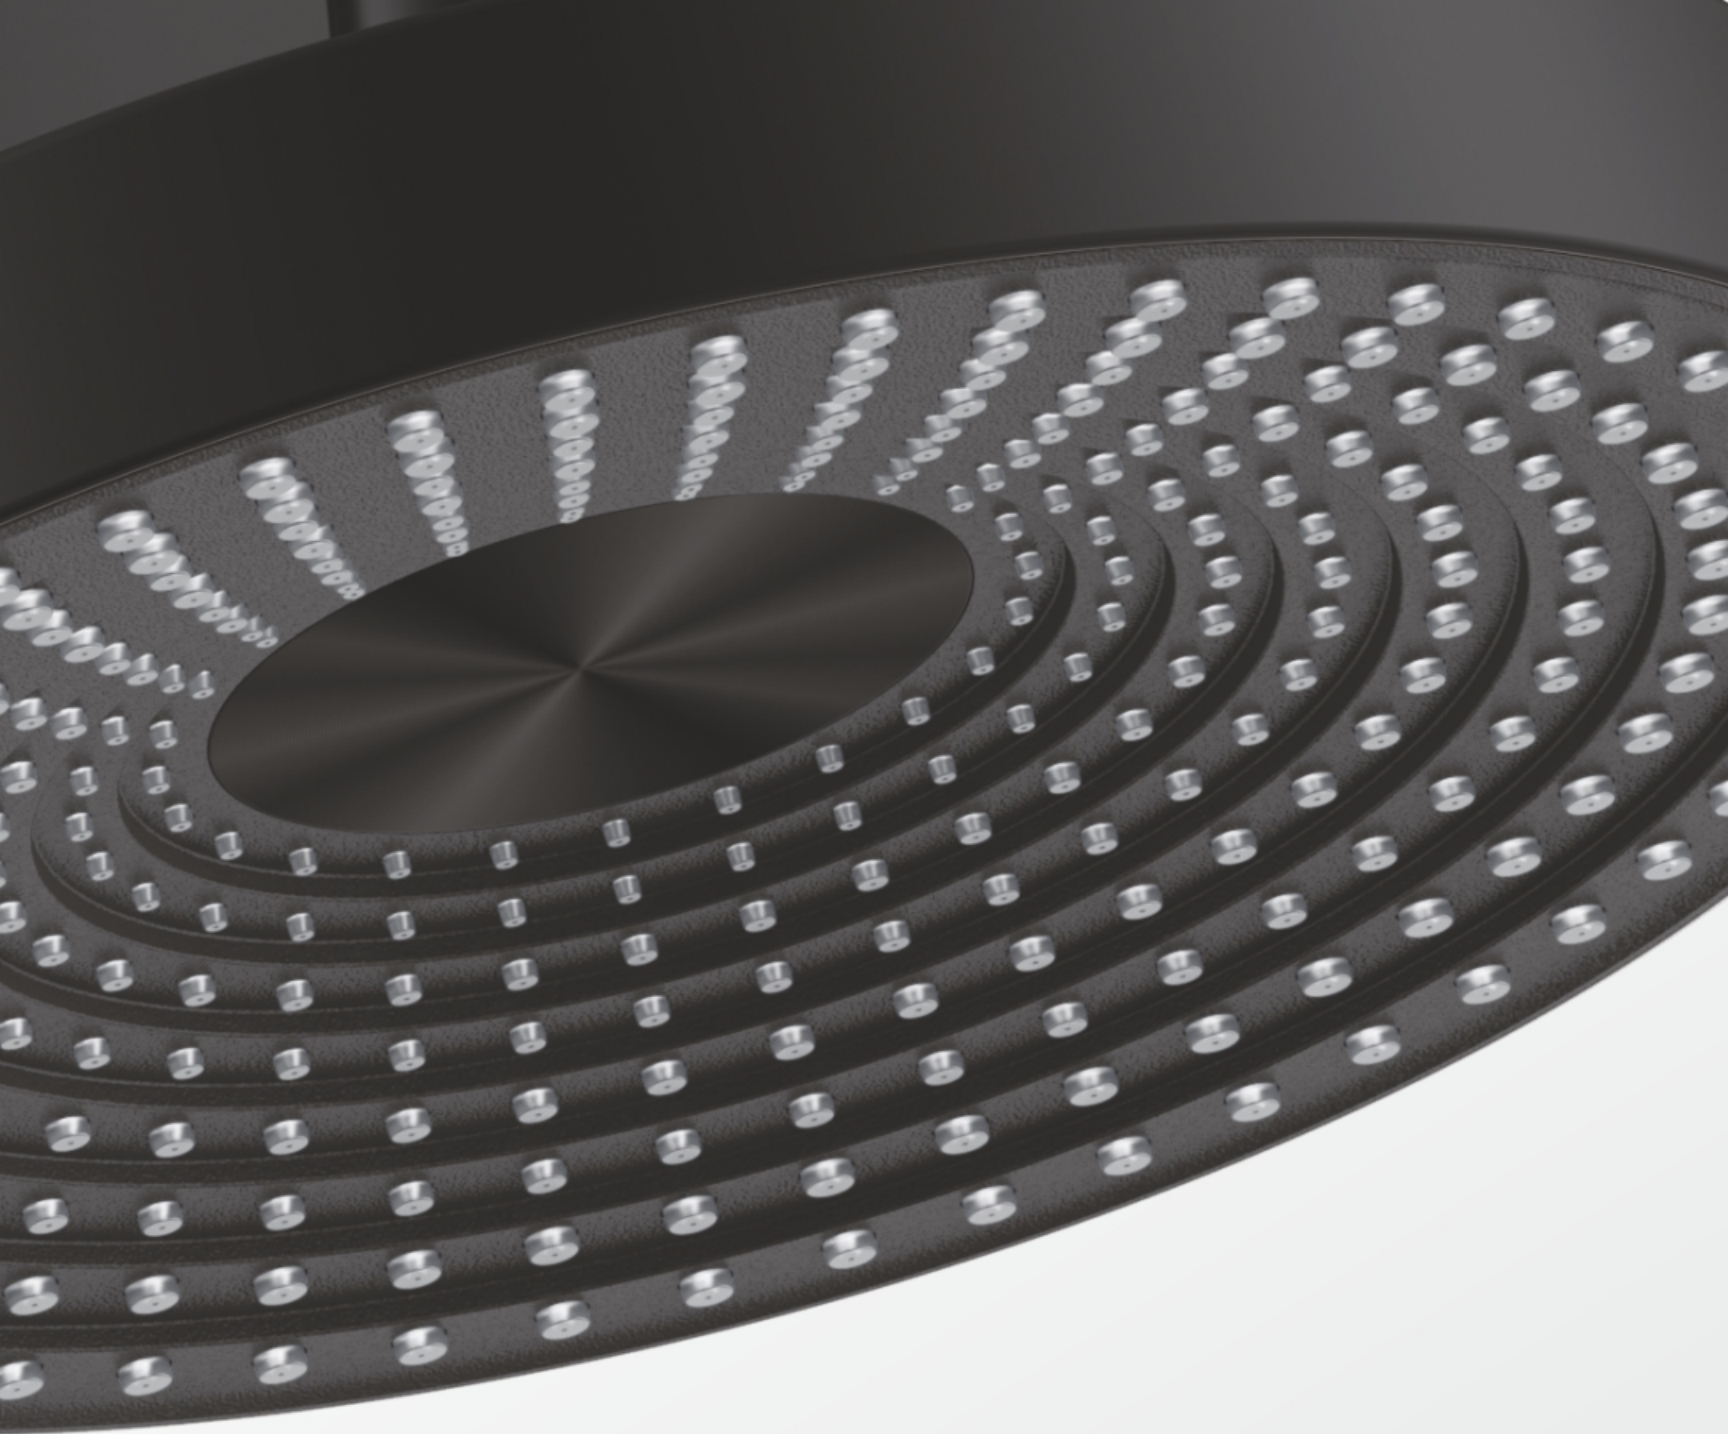

LAMP DRIZZLE OVERHEAD SHOWER

DGP-LMD-OHS-BML-11004
Lampshade Rain Shower
Head Shower Arm & Flange
Black Matt (10")

DGP-LMD-OHS-CHR-11005
Lampshade Shower Head
Shower Arm & Flange
Chrome (10")

SHOWERFINITY
OVERHEAD SHOWER