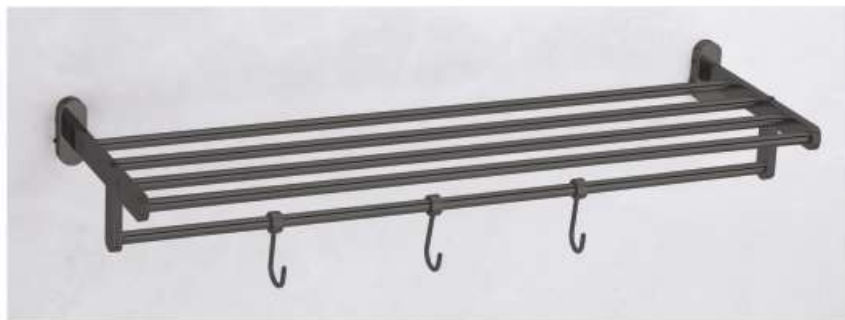

DG-FLT-BLK-08B | Towel Rack 24"