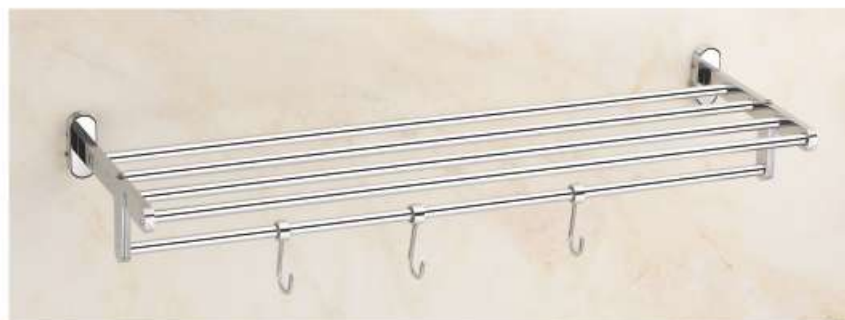

DG-FLT-08B | Towel Rack 24"