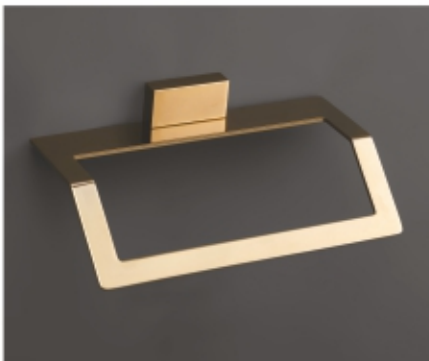

DG-GRA-GLD-10 | Toilet Brush Holder (G)

DG-GRA-GLD-07B | Towel Rail 24"

DG-GRA-GLD-08B | Towel Rack 24"

Gracia
Collection ROSE GOLD

DG-GRA-RG-01G | Soap Dish (G)

DG-GRA-RG-02 | Towel Ring

DG-GRA-RG-03 | Coat Hook