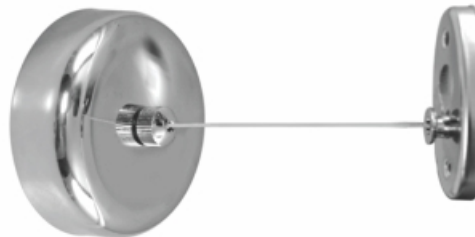

DG-ESS-06
Cloth Liner

- Used in hotels bathroom.
- Ladies can dry their undergarments in their own bathroom using cloth liner.