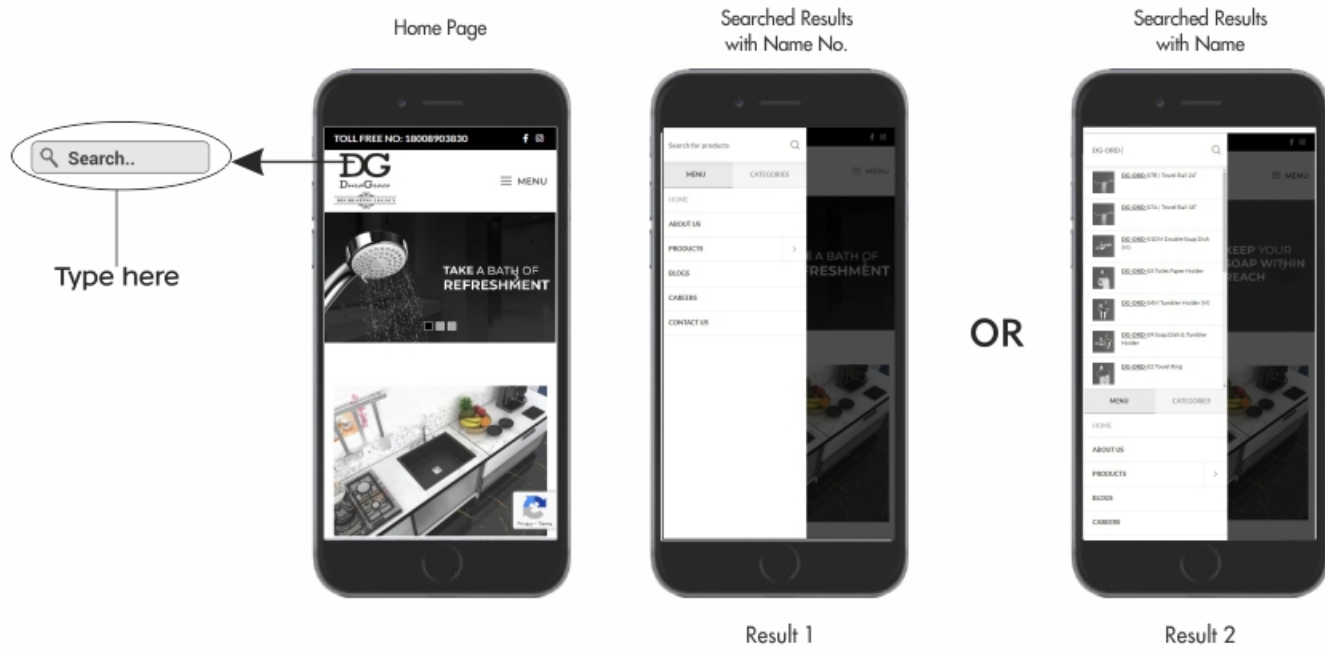

DG-SP-01GO
Soap Dish Glass
(For Rose)

DG-SP-01GS
Soap Dish Glass

DG-SP-01G-REC
Soap Dish Glass

DG-SP-01GR
Glass Soap Dish

DG-SP-CHR-10B
Toilet Brush

How to Search Product on Website?

Compatible for all Devices.

Search Views on MOBILE

Search Views on PC/LAPTOP

Our Distribution Network :

We design to express our passion
providing home solutions ideas
for your comfort.
Discover our designs,
know how we can suit your preferences,
and be our guest.