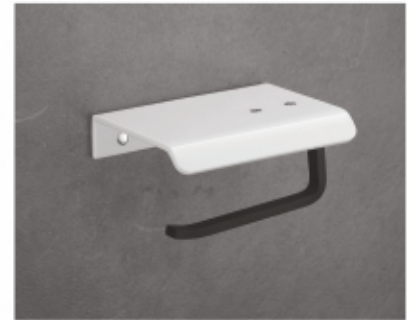

DG-DAL-BLM-1608
3-in-1 Corner
Size : 10" x 10" x 24"
(250 x 250 x 600mm)

Dalmation

Collection

DG
DuraGrace
RECREATING LEGACY

DG-DAL-BLM-01
Soap Dish

DG-DAL-BLM-03
Coat Hook

DG-DAL-BLM-05
Paper Holder

DG-DAL-BLM-1602
Corner Shelf | Size : 10" x 10" (250 x 250mm)