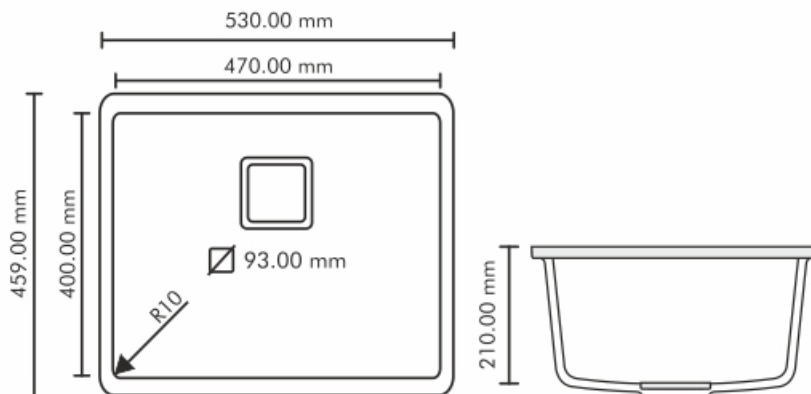

Carnation Series

MODEL NO.	SINK SIZE		BOWL SIZE (L x W x D)	
	in inches	in mm	in inches	in mm
DG-QRTZ-01	18 x 16	457 x 406	16 x 14 x 8.5	406 x 355 x 215

FINISH: GRANITE, METALLIC

-  Scratch Resistant
-  Easy to Clean
-  Stain & Dirt Resistant
-  Hygienic
-  Heat Resistant
-  Universal Mounting
-  Certified Quality
-  High Durability

MODEL NO.	SINK SIZE		BOWL SIZE (L x W x D)	
	in inches	in mm	in inches	in mm
DG-QRTZ-02	21 x 18	533 x 457	19 x 16 x 8.5	482 x 406 x 215

FINISH: GRANITE, METALLIC

DIMENSION

DG-ESS-227
Sink Waste SS

INSTALLATIONS