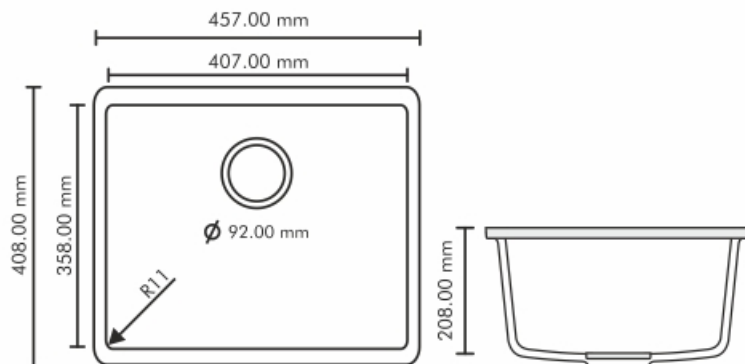

DIMENSION

INSTALLATIONS

COLORS & SHADES

METALLIC

GRANITE