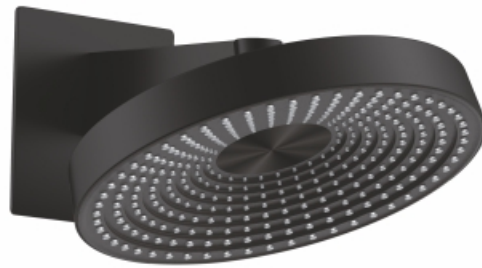

SHOWERFINITY

OVERHEAD SHOWER