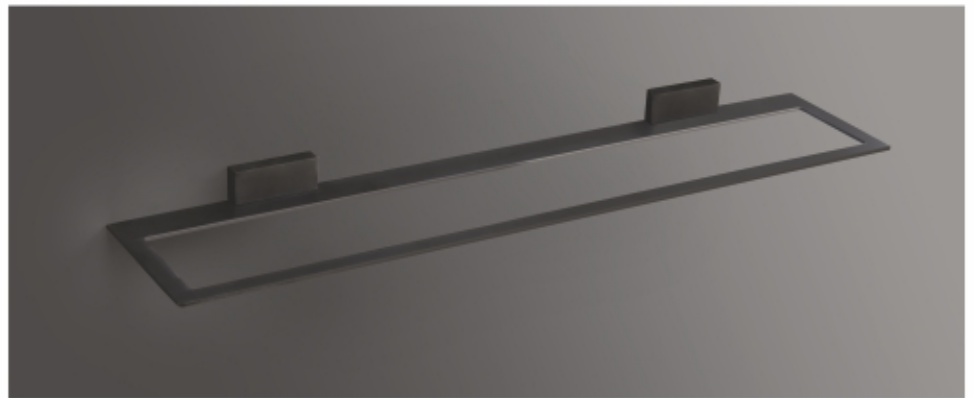

DG-GRA-BLK-07B | Towel Rail 24"