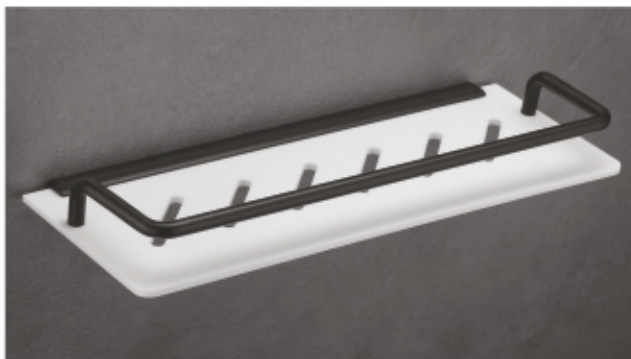

DG-DAL-BLM-1605
Front Shelf | Size : 5" x 15" (125 x 375mm)