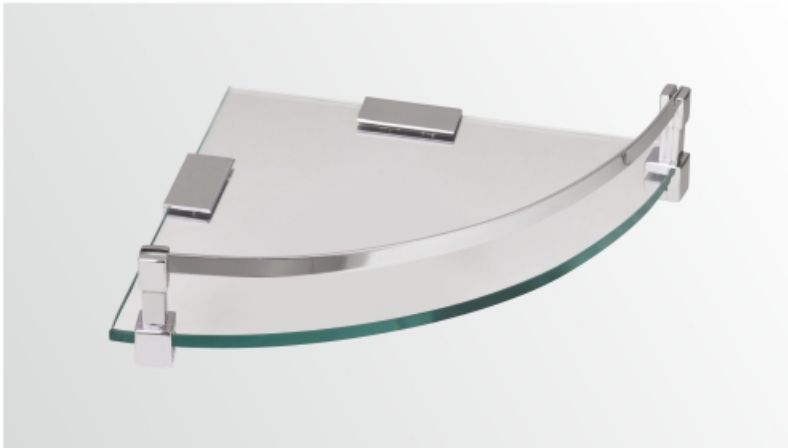

DG-LDR-SHF 11P | Shelf with Soap Plate

Net Basket

DG-NET-SHF 01 | Shelf 6" Corner
DG-NET-SHF 02 | Shelf 8" Corner
DG-NET-SHF 03 | Shelf 10" Corner

DG-NET-SHF 04 | Shelf 4" x 8"
DG-NET-SHF 05 | Shelf 5" x 10"
DG-NET-SHF 06 | Shelf 6" x 12"

Lily Glass Shelf

6mm Toughened Clear Glass

LILY CORNER GLASS SHELF
DG-LLY-SHF-1201G | (8"x8")
DG-LLY-SHF-1202G | (10"x10")
DG-LLY-SHF-1203G | (12"x12")

LILY STRAIGHT GLASS SHELF
DG-LLY-SHF-1204G | (5½"x12")
DG-LLY-SHF-1205G | (5½"x15")
DG-LLY-SHF-1206G | (5½"x18")