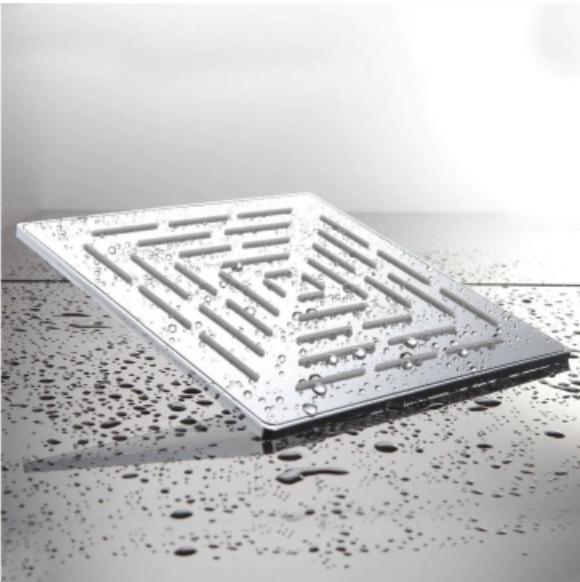

**PRESS
BUTTON**

Showers

CASCADE SHOWER
DGP-CAS-OHS-3601
ABS Wall Mounted Rain Shower

SPOT SHOWER MATT BLACK
DGP-SPT-OSH-BLM-3501
SPOT SHOWER CHROME
DGP-SPT-OSH-CHR-3501

Ultra Thin

ULTRA SLIM Shower Square

- DG-SH-17 | Size : 4" - 100mm
- DG-SH-18 | Size : 6" - 150mm
- DG-SH-19 | Size : 8" - 200mm
- DG-SH-20 | Size : 10" - 250mm
- DG-SH-21 | Size : 12" - 300mm

MAZZ Shower Square SS304

- DG-SH-11 | Size : 6" - 150mm
- DG-SH-12 | Size : 8" - 200mm
- DG-SH-13 | Size : 10" - 250mm
- DG-SH-14 | Size : 12" - 300mm