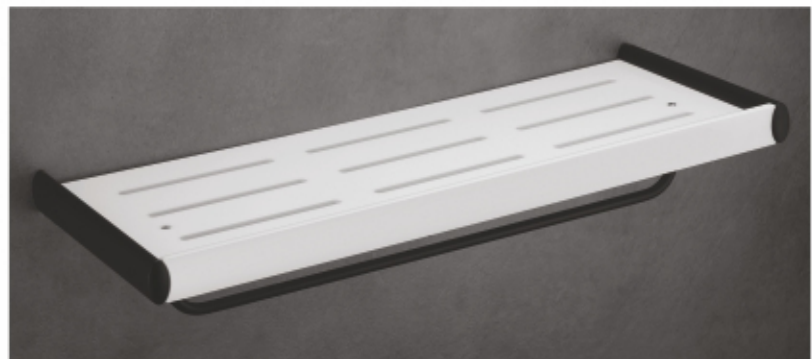

DG-DAL-BLM-08B
Towel Rack 24"