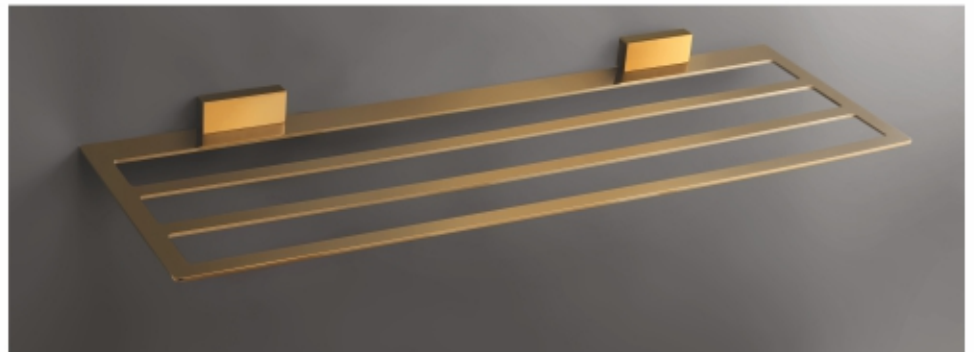

DG-GRA-RG-08B | Towel Rack 24"